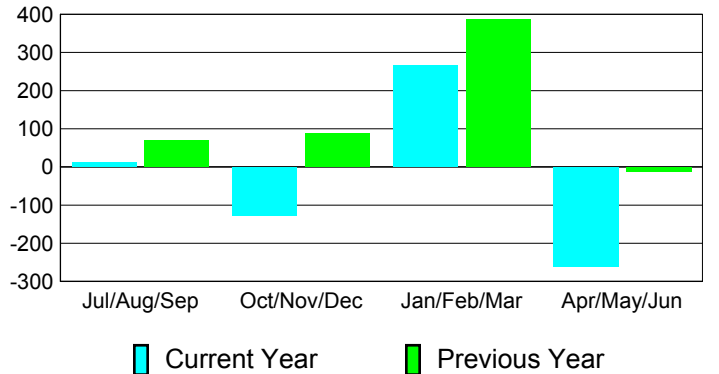

Gender Comparison 2010-2011

Jul/Aug/Sep

Oct/Nov/Dec

Jan/Feb/Mar

Apr/May/Jun

Male

Female