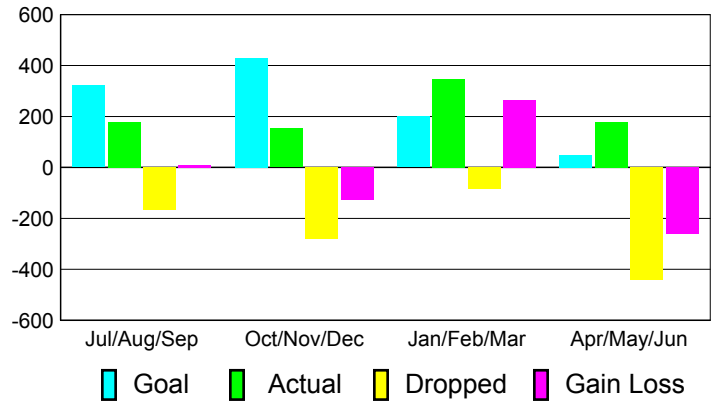

### YTD Status Quo Clubs 2010-2011

Status Quo Clubs Compared to Status Quo Members

## MEMBERSHIP

Membership Results  
2010-2011

Membership  
2009-2010

Month	Net Memb Goal	Actual New Memb	Actual Dropped Memb	Gain/Loss of Memb	Gain/Loss of Memb
Jul/Aug/Sep	321	177	-166	11	69
Oct/Nov/Dec	430	153	-281	-128	89
Jan/Feb/Mar	200	348	-83	265	386
Apr/May/Jun	50	179	-441	-262	-13
<b>Totals</b>	<b>1001</b>	<b>857</b>	<b>-971</b>	<b>-114</b>	<b>531</b>

### Membership Results 2010-2011

Goal, New, Dropped, Gain/Loss

### Comparison of Membership Gain/Loss

Current Year Compared to the Previous Year