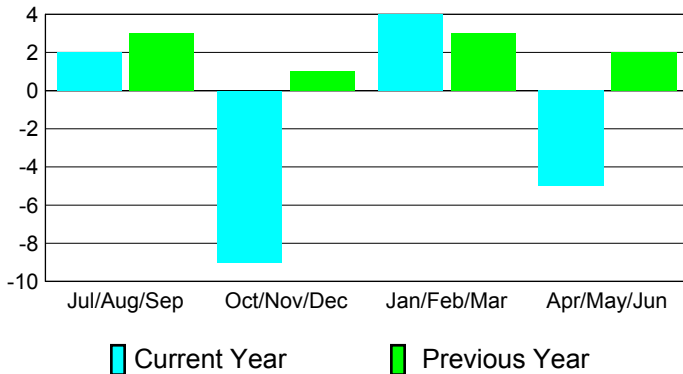

2010-2011 GMT Reports for District (or Undistricted) District 324A2 INDIA

GMT: M NAGARAJAN

Location: INDIA

GMT CA: 6

CLUBS

Club Results
2010-2011

Clubs
2009-2010

Month	New Club Goal	Actual New Clubs	Actual Dropped Clubs	Gain/Loss of Clubs	Gain/Loss of Clubs
Jul/Aug/Sep	3	3	-1	2	3
Oct/Nov/Dec	3	0	-9	-9	1
Jan/Feb/Mar	3	2	2	4	3
Apr/May/Jun	2	1	-6	-5	2
Totals	11	6	-14	-8	9

Club Results 2010-2011

Goal, New, Dropped, Gain/Loss

Comparison of Club Gain/Loss

Current Year Compared to the Previous Year

YTD Status Quo Clubs 2010-2011

Status Quo Clubs Compared to Status Quo Members

MEMBERSHIP

Membership Results
2010-2011

Membership
2009-2010

Month	Net Memb Goal	Actual New Memb	Actual Dropped Memb	Gain/Loss of Memb	Gain/Loss of Memb
Jul/Aug/Sep	321	177	-166	11	69
Oct/Nov/Dec	430	153	-281	-128	89
Jan/Feb/Mar	200	348	-83	265	386
Apr/May/Jun	50	179	-441	-262	-13
Totals	1001	857	-971	-114	531

Membership Results 2010-2011

Goal, New, Dropped, Gain/Loss

Comparison of Membership Gain/Loss

Current Year Compared to the Previous Year

Gender Comparison 2010-2011

Jul/Aug/Sep

Oct/Nov/Dec

Jan/Feb/Mar

Apr/May/Jun

Male

Female