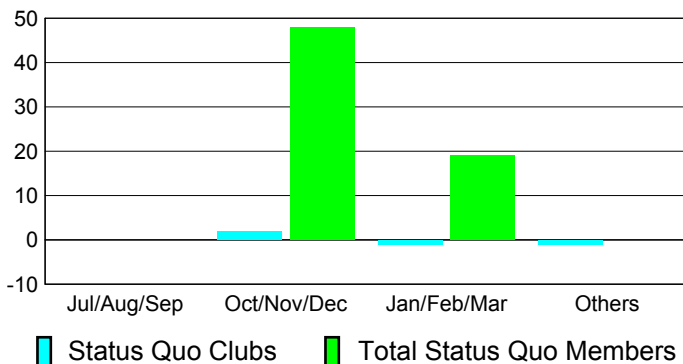

YTD Status Quo Clubs 2010-2011

Status Quo Clubs Compared to Status Quo Members

MEMBERSHIP

Membership Results
2010-2011

Membership
2009-2010

Month	Net Memb Goal	Actual New Memb	Actual Dropped Memb	Gain/Loss of Memb	Gain/Loss of Memb
Jul/Aug/Sep	321	177	-166	11	69
Oct/Nov/Dec	430	153	-281	-128	89
Jan/Feb/Mar	200	348	-83	265	386
Apr/May/Jun	50	179	-441	-262	-13
Totals	1001	857	-971	-114	531