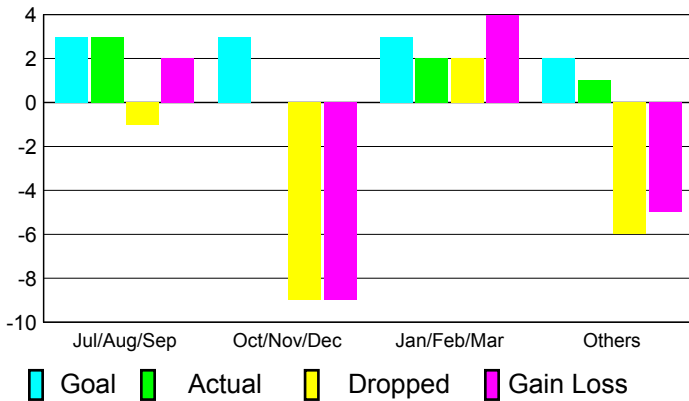

## CLUBS

Club Results  
2010-2011

Clubs  
2009-2010

Month	New Club Goal	Actual New Clubs	Actual Dropped Clubs	Gain/Loss of Clubs	Gain/Loss of Clubs
Jul/Aug/Sep	3	3	-1	2	3
Oct/Nov/Dec	3	0	-9	-9	1
Jan/Feb/Mar	3	2	2	4	3
Apr/May/Jun	2	1	-6	-5	2
<b>Totals</b>	<b>11</b>	<b>6</b>	<b>-14</b>	<b>-8</b>	<b>9</b>

### Club Results 2010-2011

Goal, New, Dropped, Gain/Loss

### Comparison of Club Gain/Loss

Current Year Compared to the Previous Year